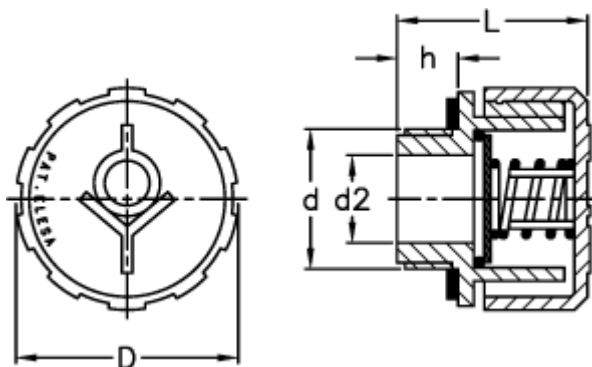

Data Sheet

Article number: 2311054671

Description: E+G Valve breather cap
SFV.1/2-10 mb

Measures

D = 31
d = G 1/2
d2 = 10
h = 9.5
L = 29.5